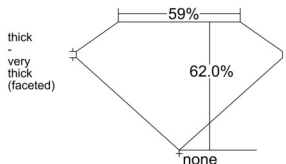

GIA®

FACSIMILE

GIA REPORT 1549116937

Verify this report at GIA.edu

GIA NATURAL DIAMOND DOSSIER®

November 28, 2025
GIA Report Number 1549116937
Shape and Cutting Style ..... Oval Brilliant
Measurements ..... 7.45 x 5.38 x 3.34 mm

GRADING RESULTS

Carat Weight ..... 0.91 carat
Color Grade ..... K
Clarity Grade VS2

ADDITIONAL GRADING INFORMATION

Polish ..... Excellent
Symmetry ..... Excellent
Fluorescence ..... Faint
Clarity Characteristics ..... Cloud, Crystal
Inscription(s): GIA 1549116937

PROPORTIONS

Profile not to actual proportions

GRADING SCALES

GIA COLOR SCALE		GIA CLARITY SCALE			
COLORLESS	D	VERY VERY SLIGHTLY INCLUDED	FLAWLESS		
	E		INTERNALLY FLAWLESS		
	F		VVS₁		
	G		VVS₂		
	NEAR COLORLESS		H	VERY SLIGHTLY INCLUDED	VS₁
			I		VS₂
			J		SI₁
	FAINT		K	SLIGHTLY INCLUDED	SI₂
			L		I₁
			M		I₂
N		I₃			
P					
LIGHT	Q				
	R				
	S				
	T				
	U				
	V				
	Z