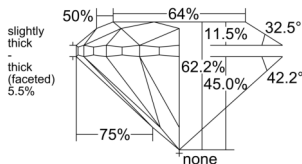

GIA®

FACSIMILE

GIA REPORT 1549122234

Verify this report at GIA.edu

GIA NATURAL DIAMOND DOSSIER®

December 02, 2025
GIA Report Number 1549122234
Shape and Cutting Style ..... Round Brilliant
Measurements ..... 5.00 - 5.03 x 3.12 mm

GRADING RESULTS

Carat Weight ..... 0.50 carat
Color Grade ..... E
Clarity Grade S11
Cut Grade ..... Very Good

ADDITIONAL GRADING INFORMATION

Polish ..... Excellent
Symmetry ..... Good
Fluorescence ..... None
Clarity Characteristics ..... Crystal, Cloud, Feather
Inscription(s): GIA 1549122234

PROPORTIONS

Profile to actual proportions