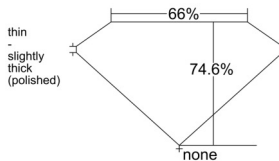

GIA®

FACSIMILE

GIA REPORT 1549129352

Verify this report at GIA.edu

GIA NATURAL DIAMOND DOSSIER®

December 01, 2025
GIA Report Number 1549129352
Shape and Cutting Style ..... **Square Modified Brilliant**
Measurements ..... 4.38 x 4.29 x 3.20 mm

GRADING RESULTS

Carat Weight ..... 0.49 carat
Color Grade ..... D
Clarity Grade S11

ADDITIONAL GRADING INFORMATION

Polish ..... Excellent
Symmetry ..... Good
Fluorescence ..... None
Clarity Characteristics ..... Cloud, Crystal
Inscription(s): GIA 1549129352

PROPORTIONS

Profile not to actual proportions

GRADING SCALES

GIA COLOR SCALE		GIA CLARITY SCALE			
COLORLESS	D	VERY VERY SLIGHTLY INCLUDED	FLAWLESS		
	E		INTERNALLY FLAWLESS		
	F	VERY SLIGHTLY INCLUDED	VVS₁		
	G		VVS₂		
	H		VS₁		
	NEAR COLORLESS	I	SLIGHTLY INCLUDED	VS₂	
		J		S1₁	
		FAINT	K	INCLUDED	S1₂
			L		I₁
			M		I₂
VERT LIGHT	N	LIGHT	I₃		
	O				
	P				
	Q				
	R