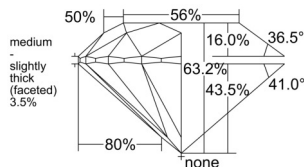

GIA®

FACSIMILE

GIA REPORT 1549135050

Verify this report at GIA.edu

GIA NATURAL DIAMOND DOSSIER®

December 02, 2025
GIA Report Number 1549135050
Shape and Cutting Style ..... Round Brilliant
Measurements ..... 5.34 - 5.38 x 3.39 mm

GRADING RESULTS

Carat Weight ..... 0.60 carat
Color Grade ..... D
Clarity Grade VVS1
Cut Grade ..... Excellent

ADDITIONAL GRADING INFORMATION

Polish ..... Excellent
Symmetry ..... Excellent
Fluorescence ..... None
Clarity Characteristics ..... Pinpoint, Indented Natural
Inscription(s): GIA 1549135050

PROPORTIONS

GRADING SCALES

GIA COLOR SCALE

COLORLESS	D
	E
	F
	G
	H
	I
	J
NEAR COLORLESS	K
	L
FAIN	M
	N
	O
	P
	Q
	R
	S
	T
	U
	V
	W
	X
	Y
LIGHT	Z

GIA CLARITY SCALE

FLAWLESS	INTERNAL FLAWLESS	
		FLAWLESS
VERY VERY SLIGHTLY INCLUDED	VVS₁	
	VVS₂	
VERY SLIGHTLY INCLUDED	VS₁	
	VS₂	
SLIGHTLY INCLUDED	SI₁	
	SI₂	
INCLUDED	I₁	
	I₂	
	I₃	

GIA CUT SCALE

EXCELLENT
VERY GOOD
GOOD
FAIR
POOR