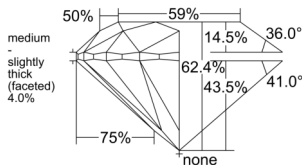

GIA®

FACSIMILE

GIA REPORT

1549148314

Verify this report at GIA.edu

GIA NATURAL DIAMOND DOSSIER®

December 11, 2025
GIA Report Number 1549148314
Shape and Cutting Style ..... Round Brilliant
Measurements ..... 5.42 - 5.46 x 3.40 mm

GRADING RESULTS

Carat Weight ..... 0.63 carat
Color Grade ..... G
Clarity Grade VVS1
Cut Grade ..... Excellent

ADDITIONAL GRADING INFORMATION

Polish ..... Excellent
Symmetry ..... Excellent
Fluorescence ..... None
Clarity Characteristics ..... Pinpoint
Inscription(s): GIA 1549148314

PROPORTIONS

Profile to actual proportions

GRADING SCALES

GIA COLOR SCALE	GIA CLARITY SCALE	GIA CUT SCALE	
D	FLAWLESS	EXCELLENT	
E	INTERNALLY FLAWLESS		
F		VVS₁	VERY GOOD
G	VVS₂		
H	VS₁	GOOD	
I	VS₂		
J	SI₁	FAIR	
K	SI₂		
L	I₁	POOR	
M			
N			
O	I₂		
P			
Q			
R	I₃		
S			
T			
U			
V			
W			
X			
Y			
Z