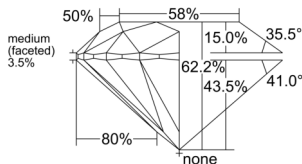

GIA®

FACSIMILE

GIA REPORT 1549155377

Verify this report at GIA.edu

GIA NATURAL DIAMOND DOSSIER®

December 04, 2025
GIA Report Number 1549155377
Shape and Cutting Style ..... Round Brilliant
Measurements ..... 5.65 - 5.69 x 3.53 mm

GRADING RESULTS

Carat Weight ..... 0.70 carat
Color Grade ..... K
Clarity Grade VS1
Cut Grade ..... Excellent

ADDITIONAL GRADING INFORMATION

Polish ..... Excellent
Symmetry ..... Excellent
Fluorescence ..... None
Clarity Characteristics ..... Feather, Pinpoint
Inscription(s): GIA 1549155377

PROPORTIONS

Profile to actual proportions