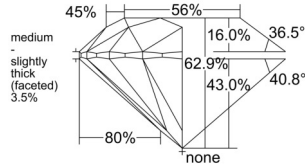

GIA®

FACSIMILE

GIA REPORT 1549157640

Verify this report at GIA.edu

GIA NATURAL DIAMOND DOSSIER®

December 05, 2025
GIA Report Number 1549157640
Shape and Cutting Style ..... Round Brilliant
Measurements ..... 5.71 - 5.74 x 3.60 mm

GRADING RESULTS

Carat Weight ..... 0.73 carat
Color Grade ..... E
Clarity Grade VS1
Cut Grade ..... Excellent

ADDITIONAL GRADING INFORMATION

Polish ..... Excellent
Symmetry ..... Excellent
Fluorescence ..... None
Clarity Characteristics ..... Crystal, Pinpoint
Inscription(s): GIA 1549157640

PROPORTIONS

GRADING SCALES

GIA
COLOR
SCALE

COLORLESS	D
	E
	F
	G
	H
	I
	J
NEAR COLORLESS	K
	L
Faint	M
	N
	O
	P
Very Light	Q
	R
	S
	T
	U
	V
Light	W
	X
	Y
	Z

GIA
CLARITY
SCALE

VERY VERY SLIGHTLY INCLUDED	FLAWLESS
	INTERNALLY FLAWLESS
VERY SLIGHTLY INCLUDED	VVS₁
	VVS₂
SLIGHTLY INCLUDED	VS₁
	VS₂
INCLUDED	SI₁
	SI₂
	I₁
	I₂
	I₃

GIA
CUT
SCALE

EXCELLENT
VERY GOOD
GOOD
FAIR
POOR