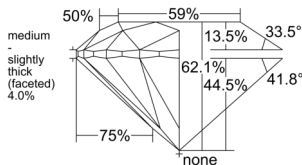

GIA®

FACSIMILE

GIA REPORT

1549166861

Verify this report at GIA.edu

GIA NATURAL DIAMOND DOSSIER®

December 05, 2025
GIA Report Number 1549166861
Shape and Cutting Style ..... Round Brilliant
Measurements ..... 4.55 - 4.57 x 2.83 mm

GRADING RESULTS

Carat Weight ..... 0.36 carat
Color Grade ..... E
Clarity Grade VVS1
Cut Grade ..... Excellent

ADDITIONAL GRADING INFORMATION

Polish ..... Excellent
Symmetry ..... Excellent
Fluorescence ..... Strong Blue
Clarity Characteristics ..... Pinpoint
Inscription(s): GIA 1549166861

PROPORTIONS

Profile to actual proportions