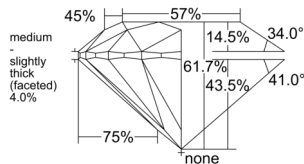

GIA®

FACSIMILE

GIA REPORT 1549174408

Verify this report at GIA.edu

GIA NATURAL DIAMOND DOSSIER®

December 08, 2025
GIA Report Number 1549174408
Shape and Cutting Style ..... Round Brilliant
Measurements ..... 5.70 - 5.73 x 3.53 mm

GRADING RESULTS

Carat Weight ..... 0.70 carat
Color Grade ..... E
Clarity Grade S11
Cut Grade ..... Excellent

ADDITIONAL GRADING INFORMATION

Polish ..... Excellent
Symmetry ..... Excellent
Fluorescence ..... None
Clarity Characteristics ..... Crystal, Cloud, Needle
Inscription(s): GIA 1549174408

PROPORTIONS

Profile to actual proportions