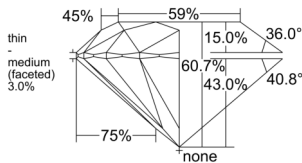

GIA®

FACSIMILE

GIA REPORT 1549175552

Verify this report at GIA.edu

GIA NATURAL DIAMOND DOSSIER®

December 08, 2025
GIA Report Number 1549175552
Shape and Cutting Style ..... Round Brilliant
Measurements ..... 4.77 - 4.79 x 2.90 mm

GRADING RESULTS

Carat Weight ..... 0.40 carat
Color Grade ..... D
Clarity Grade VVS2
Cut Grade ..... Excellent

ADDITIONAL GRADING INFORMATION

Polish ..... Excellent
Symmetry ..... Excellent
Fluorescence ..... Medium Blue
Clarity Characteristics ..... Cloud, Pinpoint
Inscription(s): GIA 1549175552

PROPORTIONS

GRADING SCALES

GIA COLOR SCALE

COLORLESS	D
	E
	F
	G
	H
	I
	J
NEAR COLORLESS	K
	L
FAIN	M
	N
	O
	P
VERY LIGHT	Q
	R
	S
	T
	U
	V
	W
	X
	Y
LIGHT	Z

GIA CLARITY SCALE

FLAWLESS	VERY VERY SLIGHTLY INCLUDED	VS₁	VS₂	VS₁	VS₂	SL₁	SL₂	I₁	I₂	I₃		
											FLAWLESS	INTERNALLY FLAWLESS

GIA CUT SCALE

EXCELLENT
VERY GOOD
GOOD
FAIR
POOR