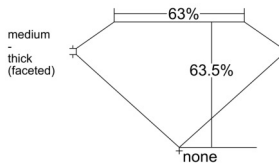

GIA®

FACSIMILE

GIA REPORT 1549178423

Verify this report at GIA.edu

GIA NATURAL DIAMOND DOSSIER®

December 05, 2025
GIA Report Number 1549178423
Shape and Cutting Style ..... Marquise Brilliant
Measurements ..... 6.55 x 3.50 x 2.22 mm

GRADING RESULTS

Carat Weight ..... 0.30 carat
Color Grade ..... D
Clarity Grade VVS1

ADDITIONAL GRADING INFORMATION

Polish ..... Excellent
Symmetry ..... Good
Fluorescence ..... Medium Blue
Clarity Characteristics..... Pinpoint, Internal Graining, Surface Graining

Inscription(s): GIA 1549178423

PROPORTIONS

Profile not to actual proportions

GRADING SCALES

GIA COLOR SCALE		GIA CLARITY SCALE			
COLORLESS	D	VERY VERY SLIGHTLY INCLUDED	FLAWLESS		
	E		INTERNALLY FLAWLESS		
	F	VERY SLIGHTLY INCLUDED	VVS₁		
	G		VVS₂		
	H		VS₁		
	NEAR COLORLESS	I	SLIGHTLY INCLUDED	VS₂	
		J		SI₁	
		FAINT	K	INCLUDED	SI₂
			L		I₁
			M		I₂
VERT LIGHT	N	LIGHT	I₃		
	O				
	P				
	Q				
	R				
	S				
	T