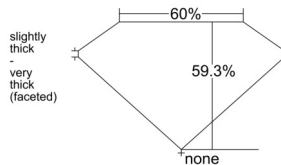

GIA®

FACSIMILE

GIA REPORT 1549182385

Verify this report at GIA.edu

GIA NATURAL DIAMOND DOSSIER®

December 08, 2025
GIA Report Number 1549182385
Shape and Cutting Style ..... Heart Brilliant
Measurements ..... 4.83 x 5.50 x 3.26 mm

GRADING RESULTS

Carat Weight ..... 0.50 carat
Color Grade ..... F
Clarity Grade S11

ADDITIONAL GRADING INFORMATION

Polish ..... Excellent
Symmetry ..... Excellent
Fluorescence ..... None
Clarity Characteristics..... Feather, Cloud, Crystal, Needle
Inspection(s): GIA 1549182385

PROPORTIONS

Profile not to actual proportions

GRADING SCALES

GIA COLOR SCALE		GIA CLARITY SCALE			
COLORLESS	D	VERY SLIGHTLY INCLUDED	FLAWLESS		
	E		INTERNALLY FLAWLESS		
	F		VVS₁		
	G		VVS₂		
	NEAR COLORLESS	H	VERY SLIGHTLY INCLUDED	VS₁	
		I		VS₂	
		FAINT	J	SLIGHTLY INCLUDED	S1₁
			K		S1₂
	L		I₁		
	VERT LIGHT		M	INCLUDED	I₂
N			I₃		
O					
P					
LIGHT	Q				
	R				
	S				
	T				
	U				
	Z