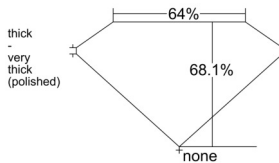

GIA®

FACSIMILE

GIA REPORT 1549192854

Verify this report at GIA.edu

GIA NATURAL DIAMOND DOSSIER®

December 08, 2025
GIA Report Number 1549192854
Shape and Cutting Style ..... Emerald Cut
Measurements ..... 5.67 x 4.26 x 2.91 mm

GRADING RESULTS

Carat Weight ..... 0.70 carat
Color Grade I
Clarity Grade VS1

ADDITIONAL GRADING INFORMATION

Polish ..... Excellent
Symmetry ..... Very Good
Fluorescence ..... Medium Blue
Clarity Characteristics ..... Crystal, Pinpoint
Inscription(s): GIA 1549192854

PROPORTIONS

Profile not to actual proportions

GRADING SCALES

GIA COLOR SCALE		GIA CLARITY SCALE			
COLORLESS	D	VERY VERY SLIGHTLY INCLUDED	FLAWLESS		
	E		INTERNALLY FLAWLESS		
	F	VERY SLIGHTLY INCLUDED	VVS₁		
	G		VVS₂		
	H		VS₁		
	NEAR COLORLESS	I	SLIGHTLY INCLUDED	VS₂	
		J		SI₁	
		FAINT	K	INCLUDED	SI₂
			L		I₁
			M		I₂
VERT LIGHT	N	LIGHT	I₃		
	O				
	P				
	Q				
	R