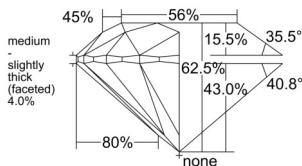

GIA®

FACSIMILE

GIA REPORT 1549203749

Verify this report at GIA.edu

GIA NATURAL DIAMOND DOSSIER®

December 11, 2025
GIA Report Number 1549203749
Shape and Cutting Style ..... Round Brilliant
Measurements ..... 5.50 - 5.52 x 3.44 mm

GRADING RESULTS

Carat Weight ..... 0.64 carat
Color Grade ..... H
Clarity Grade S11
Cut Grade ..... Excellent

ADDITIONAL GRADING INFORMATION

Polish ..... Excellent
Symmetry ..... Excellent
Fluorescence ..... Strong Blue
Clarity Characteristics ..... Crystal, Feather
Inscription(s): GIA 1549203749

PROPORTIONS

Profile to actual proportions

GRADING SCALES

GIA COLOR SCALE

COLOREDNESS	D
	E
	F
	G
	H
	I
	J
NEAR COLORLESS	K
	L
FADING	M
	N
	O
	P
VERY LIGHT	Q
	R
	S
	T
	U
	V
LIGHT	W
	X
	Y
	Z

GIA CLARITY SCALE

VERY VERY SLIGHTLY INCLUDED	FLAWLESS
	INTERNALLY FLAWLESS
VERY SLIGHTLY INCLUDED	VVS₁
	VVS₂
SLIGHTLY INCLUDED	VS₁
	VS₂
INCLUDED	I₁
	I₂
	I₃

GIA CUT SCALE

EXCELLENT
VERY GOOD
GOOD
FAIR
POOR