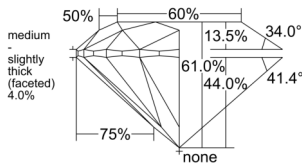

GIA®

FACSIMILE

GIA REPORT 1549232528

Verify this report at GIA.edu

GIA NATURAL DIAMOND DOSSIER®

December 16, 2025
GIA Report Number 1549232528
Shape and Cutting Style ..... Round Brilliant
Measurements ..... 5.56 - 5.58 x 3.40 mm

GRADING RESULTS

Carat Weight ..... 0.65 carat
Color Grade ..... H
Clarity Grade VS1
Cut Grade ..... Excellent

ADDITIONAL GRADING INFORMATION

Polish ..... Excellent
Symmetry ..... Excellent
Fluorescence ..... None
Clarity Characteristics ..... Cloud, Pinpoint
Inscription(s): GIA 1549232528

PROPORTIONS

Profile to actual proportions