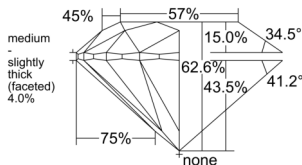

GIA®

FACSIMILE

GIA REPORT 1549245601

Verify this report at GIA.edu

GIA NATURAL DIAMOND DOSSIER®

December 17, 2025
GIA Report Number 1549245601
Shape and Cutting Style ..... Round Brilliant
Measurements ..... 5.31 - 5.33 x 3.33 mm

GRADING RESULTS

Carat Weight ..... 0.58 carat
Color Grade ..... H
Clarity Grade VS2
Cut Grade ..... Excellent

ADDITIONAL GRADING INFORMATION

Polish ..... Excellent
Symmetry ..... Excellent
Fluorescence ..... None
Clarity Characteristics ..... Crystal, Cloud
Inscription(s): GIA 1549245601

PROPORTIONS

Profile to actual proportions

GRADING SCALES

GIA COLOR SCALE	GIA CLARITY SCALE	GIA CUT SCALE
COLOREDNESS	FLAWLESS	EXCELLENT
D	FLAWLESS	
E	INTERNALLY FLAWLESS	VERY GOOD
F	VVS₁	
G	VVS₂	GOOD
H	VS₁	
I	VS₂	FAIR
J	SI₁	
K	SI₂	POOR
L	I₁	
M	I₂	
N	I₃	
O		
P		
Q		
R		
S		
T		
U		
V		
W		
X		
Y		
Z