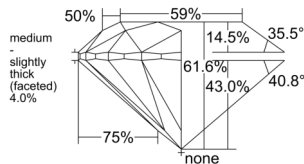

GIA®

FACSIMILE

GIA REPORT 1549273405

Verify this report at GIA.edu

GIA NATURAL DIAMOND DOSSIER®

December 19, 2025
GIA Report Number 1549273405
Shape and Cutting Style ..... Round Brilliant
Measurements ..... 4.26 - 4.29 x 2.63 mm

GRADING RESULTS

Carat Weight ..... 0.30 carat
Color Grade ..... K, Faint Brown
Clarity Grade VS1
Cut Grade ..... Excellent

ADDITIONAL GRADING INFORMATION

Polish ..... Excellent
Symmetry ..... Excellent
Fluorescence ..... Faint
Clarity Characteristics..... Crystal, Feather, Pinpoint
Inscription(s): GIA 1549273405

PROPORTIONS

GRADING SCALES

GIA COLOR SCALE

COLOURLESS	D
	E
	F
	G
	H
	I
	J
NEAR COLOURLESS	K
	L
FAIN	M
	N
	O
	P
VERY LIGHT	Q
	R
	S
	T
	U
	V
	W
	X
	Y
LIGHT	Z

GIA CLARITY SCALE

FLAWLESS	INTERNAL FLAWLESS	
		FLAWLESS
VERY VERY SLIGHTLY INCLUDED	VVS₁	
	VVS₂	
VERY SLIGHTLY INCLUDED	VS₁	
	VS₂	
SLIGHTLY INCLUDED	SI₁	
	SI₂	
INCLUDED	I₁	
	I₂	
	I₃	

GIA CUT SCALE

EXCELLENT
VERY GOOD
GOOD
FAIR
POOR