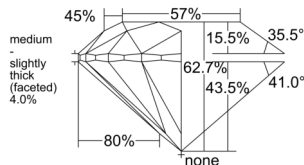

GIA®

FACSIMILE

GIA REPORT 1549278545

Verify this report at GIA.edu

GIA NATURAL DIAMOND DOSSIER®

December 22, 2025
GIA Report Number 1549278545
Shape and Cutting Style ..... Round Brilliant
Measurements ..... 5.50 - 5.53 x 3.46 mm

GRADING RESULTS

Carat Weight ..... 0.65 carat
Color Grade I
Clarity Grade VVS2
Cut Grade ..... Excellent

ADDITIONAL GRADING INFORMATION

Polish ..... Excellent
Symmetry ..... Excellent
Fluorescence ..... None
Clarity Characteristics ..... Pinpoint, Surface Graining
Inscription(s): GIA 1549278545

PROPORTIONS

GRADING SCALES

GIA COLOR SCALE

COLORLESS	D
	E
	F
	G
	H
	I
	J
NEAR COLORLESS	K
	L
FAIN	M
	N
	O
	P
VERY LIGHT	Q
	R
	S
	T
	U
	V
	W
	X
	Y
LIGHT	Z

GIA CLARITY SCALE

FLAWLESS	INTERNAL FLAWLESS	
		FLAWLESS
VERY VERY SLIGHTLY INCLUDED	VVS₁	
	VVS₂	
VERY SLIGHTLY INCLUDED	VS₁	
	VS₂	
SLIGHTLY INCLUDED	SI₁	
	SI₂	
INCLUDED	I₁	
	I₂	
	I₃	

GIA CUT SCALE

EXCELLENT
VERY GOOD
GOOD
FAIR
POOR