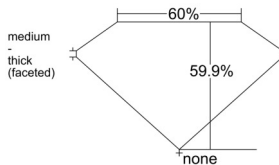

GIA®

FACSIMILE

GIA REPORT 1549284445

Verify this report at GIA.edu

GIA NATURAL DIAMOND DOSSIER®

December 24, 2025
GIA Report Number 1549284445
Shape and Cutting Style ..... Heart Brilliant
Measurements ..... 5.01 x 5.52 x 3.31 mm

GRADING RESULTS

Carat Weight ..... 0.52 carat
Color Grade ..... F
Clarity Grade ..... Internally Flawless

ADDITIONAL GRADING INFORMATION

Polish ..... Excellent
Symmetry ..... Excellent
Fluorescence ..... None
Clarity Characteristics ..... Minor Details of Polish
Inspection(s): GIA 1549284445

PROPORTIONS

Profile not to actual proportions

GRADING SCALES

GIA COLOR SCALE		GIA CLARITY SCALE	
COLORLESS	D	VERY VERY SLIGHTLY INCLUDED	FLAWLESS
	E		INTERNALLY FLAWLESS
	F		VVS₁
	G		VVS₂
	H		VS₁
	I		VS₂
	J		SI₁
	K		SI₂
	L		I₁
	M		I₂
NEAR COLORLESS	N	SLIGHTLY INCLUDED	I₃
	O		
	P		
	Q		
FAINT	R		
	S		
	T		
	U		
VERT LIGHT	V		
	W		
	X		
	Y		
LIGHT	Z