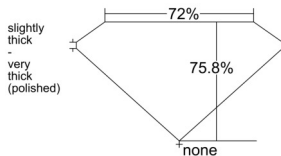

GIA®

FACSIMILE

GIA REPORT 1549308934

Verify this report at GIA.edu

GIA NATURAL DIAMOND DOSSIER®

December 25, 2025
GIA Report Number 1549308934
Shape and Cutting Style ..... Square Modified Brilliant
Measurements ..... 4.15 x 4.05 x 3.07 mm

GRADING RESULTS

Carat Weight ..... 0.47 carat
Color Grade ..... H
Clarity Grade VS1

ADDITIONAL GRADING INFORMATION

Polish ..... Excellent
Symmetry ..... Excellent
Fluorescence ..... None
Clarity Characteristics..... Crystal, Cloud, Needle, Pinpoint
Inspection(s): GIA 1549308934

PROPORTIONS

slightly thick
-
very thick (polished)

Profile not to actual proportions

GRADING SCALES

GIA COLOR SCALE		GIA CLARITY SCALE			
COLORLESS	D	VERY VERY SLIGHTLY INCLUDED	FLAWLESS		
	E		INTERNALLY FLAWLESS		
	F	VERY SLIGHTLY INCLUDED	VVS₁		
	G		VVS₂		
	H		VS₁		
	NEAR COLORLESS	I	SLIGHTLY INCLUDED	VS₂	
		J		SI₁	
		FAINT	K	INCLUDED	SI₂
			L		I₁
			M		I₂
VERT LIGHT			N	INCLUDED	I₃
			O		
	P				
LIGHT	Q				
	R				
	S				
	T				
	U				
	Z