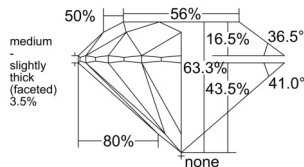

GIA®

FACSIMILE

GIA REPORT 1549322824

Verify this report at GIA.edu

GIA NATURAL DIAMOND DOSSIER®

December 26, 2025
GIA Report Number 1549322824
Shape and Cutting Style ..... Round Brilliant
Measurements ..... 5.06 - 5.10 x 3.22 mm

GRADING RESULTS

Carat Weight ..... 0.51 carat
Color Grade ..... H
Clarity Grade VVS2
Cut Grade ..... Excellent

ADDITIONAL GRADING INFORMATION

Polish ..... Excellent
Symmetry ..... Excellent
Fluorescence ..... None
Clarity Characteristics ..... Needle, Pinpoint, Cloud
Inscription(s): GIA 1549322824

PROPORTIONS

GRADING SCALES

GIA COLOR SCALE

COLORLESS	D
	E
	F
	G
	H
	I
	J
NEAR COLORLESS	K
	L
FAIN	M
	N
	O
	P
VERY LIGHT	Q
	R
	S
	T
	U
	V
	W
	X
	Y
LIGHT	Z

GIA CLARITY SCALE

VERY VERY SLIGHTLY INCLUDED	FLAWLESS
	INTERNALLY FLAWLESS
VERY SLIGHTLY INCLUDED	VVS₁
	VVS₂
SLIGHTLY INCLUDED	VS₁
	VS₂
INCLUDED	SI₁
	SI₂
	I₁
	I₂
	I₃

GIA CUT SCALE

EXCELLENT
VERY GOOD
GOOD
FAIR
POOR