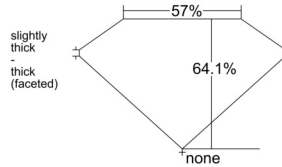

GIA®

FACSIMILE

GIA REPORT 1549326696

Verify this report at GIA.edu

GIA NATURAL DIAMOND DOSSIER®

December 27, 2025
GIA Report Number 1549326696
Shape and Cutting Style ..... Oval Brilliant
Measurements ..... 6.95 x 4.97 x 3.18 mm

GRADING RESULTS

Carat Weight ..... 0.71 carat
Color Grade ..... G
Clarity Grade S11

ADDITIONAL GRADING INFORMATION

Polish ..... Excellent
Symmetry ..... Very Good
Fluorescence ..... None
Clarity Characteristics ..... Crystal, Cloud
Inspection(s): GIA 1549326696

PROPORTIONS

Profile not to actual proportions

GRADING SCALES

GIA COLOR SCALE		GIA CLARITY SCALE			
COLORLESS	D	VERY VERY SLIGHTLY INCLUDED	FLAWLESS		
	E		INTERNALLY FLAWLESS		
	F		VVS₁		
	G		VVS₂		
	NEAR COLORLESS	H	VERY SLIGHTLY INCLUDED	VS₁	
		I		VS₂	
		FAINT	J	SLIGHTLY INCLUDED	S1₁
			K		S1₂
	L		I₁		
	VERT LIGHT		M	INCLUDED	I₂
N			I₃		
O					
P					
LIGHT	Q				
	R				
	S				
	T				
	U				
	Z