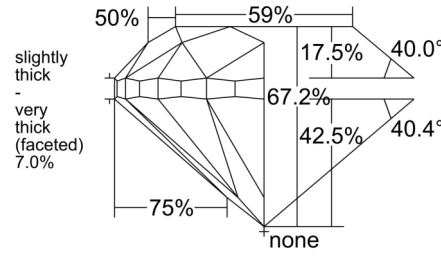

GIA NATURAL DIAMOND GRADING REPORT

December 27, 2025
 GIA Report Number 1549328940
 Shape and Cutting Style Round Brilliant
 Measurements 5.99 - 6.07 x 4.05 mm

GRADING RESULTS

Carat Weight 1.00 carat
 Color Grade J
 Clarity Grade VVS2
 Cut Grade Good

ADDITIONAL GRADING INFORMATION

Polish Excellent
 Symmetry Very Good
 Fluorescence None
 Inscription(s): GIA 1549328940

PROPORTIONS

Profile to actual proportions

CLARITY CHARACTERISTICS

KEY TO SYMBOLS*

Feather

* Red symbols denote internal characteristics (inclusions). Green or black symbols denote external characteristics (blemishes). Diagram is an approximate representation of the diamond, and symbols shown indicate type, position, and approximate size of clarity characteristics. All clarity characteristics may not be shown. Details of finish are not shown.