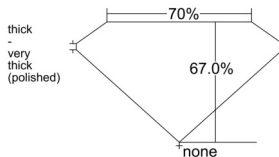

GIA®

FACSIMILE

GIA REPORT 1549338612

Verify this report at GIA.edu

GIA NATURAL DIAMOND DOSSIER®

December 31, 2025
GIA Report Number 1549338612
Shape and Cutting Style ..... **Cut-Cornered Rectangular Modified Brilliant**
Measurements ..... 5.35 x 3.95 x 2.65 mm

GRADING RESULTS

Carat Weight ..... 0.50 carat
Color Grade ..... G
Clarity Grade VS1

ADDITIONAL GRADING INFORMATION

Polish ..... Excellent
Symmetry ..... Excellent
Fluorescence ..... None
Clarity Characteristics ..... Cloud
Inscription(s): GIA 1549338612

PROPORTIONS

Profile not to actual proportions

GRADING SCALES

GIA COLOR SCALE		GIA CLARITY SCALE			
COLORLESS	D	VERY VERY SLIGHTLY INCLUDED	FLAWLESS		
	E		INTERNALLY FLAWLESS		
	F	VERY SLIGHTLY INCLUDED	VVS₁		
	G		VVS₂		
	H		VS₁		
	NEAR COLORLESS	I	SLIGHTLY INCLUDED	VS₂	
		J		SI₁	
		FAINT	K	INCLUDED	SI₂
			L		I₁
			M		I₂
VERT LIGHT	N	LIGHT	I₃		
	O				
	P				
	Q				
	R				
	S				
	T