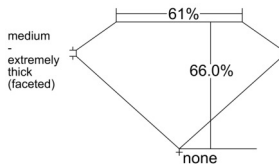

GIA®

FACSIMILE

GIA REPORT 1549341143

Verify this report at GIA.edu

GIA NATURAL DIAMOND DOSSIER®

December 30, 2025
GIA Report Number 1549341143
Shape and Cutting Style ..... Pear Brilliant
Measurements ..... 7.47 x 5.15 x 3.40 mm

GRADING RESULTS

Carat Weight ..... 0.80 carat
Color Grade ..... F
Clarity Grade VS1

ADDITIONAL GRADING INFORMATION

Polish ..... Excellent
Symmetry ..... Good
Fluorescence ..... Faint
Clarity Characteristics ..... Crystal, Needle, Pinpoint
Inscription(s): GIA 1549341143

PROPORTIONS

Profile not to actual proportions

GRADING SCALES

GIA COLOR SCALE		GIA CLARITY SCALE			
COLORLESS	D	VERY VERY SLIGHTLY INCLUDED	FLAWLESS		
	E		INTERNALLY FLAWLESS		
	F		VVS₁		
	G		VVS₂		
	NEAR COLORLESS		H	VERY SLIGHTLY INCLUDED	VS₁
			I		VS₂
	FAINT		J	SLIGHTLY INCLUDED	SI₁
			K		SI₂
			L		I₁
			M		I₂
VERY LIGHT		N	INCLUDED		I₃
		O			
	P				
LIGHT	Q				
	R				
	S				
	T				
	U				
	V				
W					
X					
Y					
Z