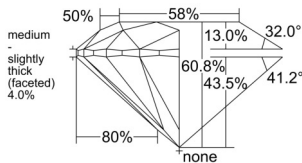

GIA®

FACSIMILE

GIA REPORT

1549342064

Verify this report at GIA.edu

GIA NATURAL DIAMOND DOSSIER®

December 30, 2025
GIA Report Number 1549342064
Shape and Cutting Style ..... Round Brilliant
Measurements ..... 4.28 - 4.32 x 2.61 mm

GRADING RESULTS

Carat Weight ..... 0.29 carat
Color Grade ..... E
Clarity Grade VVS1
Cut Grade ..... Excellent

ADDITIONAL GRADING INFORMATION

Polish ..... Excellent
Symmetry ..... Excellent
Fluorescence ..... None
Clarity Characteristics ..... Pinpoint, Feather
Inscription(s): GIA 1549342064

PROPORTIONS

Profile to actual proportions

GRADING SCALES

GIA COLOR SCALE

COLORESS	D
	E
	F
	G
	H
	I
	J
NEAR COLORESS	K
	L
FANIT	M
	N
	O
	P
	R
	S
	T
	U
	V
	W
	X
	Y
LIGHT	Z

GIA CLARITY SCALE

	FLAWLESS
	INTERNALLY FLAWLESS
VERY VERY SLIGHTLY INCLUDED	VVS₁
	VVS₂
VERY SLIGHTLY INCLUDED	VS₁
	VS₂
SLIGHTLY INCLUDED	SI₁
	SI₂
INCLUDED	I₁
	I₂
	I₃

GIA CUT SCALE

	EXCELLENT
	VERY GOOD
	GOOD
	FAIR
	POOR