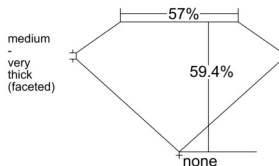

GIA®

FACSIMILE

GIA REPORT 1549348754

Verify this report at GIA.edu

GIA NATURAL DIAMOND DOSSIER®

December 31, 2025
GIA Report Number 1549348754
Shape and Cutting Style ..... Heart Brilliant
Measurements ..... 4.84 x 5.54 x 3.29 mm

GRADING RESULTS

Carat Weight ..... 0.50 carat
Color Grade ..... G
Clarity Grade ..... Internally Flawless

ADDITIONAL GRADING INFORMATION

Polish ..... Excellent
Symmetry ..... Excellent
Fluorescence ..... None
Clarity Characteristics ..... Minor Details of Polish
Inspection(s): GIA 1549348754

PROPORTIONS

Profile not to actual proportions

GRADING SCALES

GIA COLOR SCALE		GIA CLARITY SCALE			
COLORLESS	D	VERY VERY SLIGHTLY INCLUDED	FLAWLESS		
	E		INTERNALLY FLAWLESS		
	F	VERY SLIGHTLY INCLUDED	VVS₁		
	G		VVS₂		
	H		VS₁		
	NEAR COLORLESS	I	VERY SLIGHTLY INCLUDED	VS₂	
		J		SI₁	
		FAINT	K	SLIGHTLY INCLUDED	SI₂
			L		I₁
			M		I₂
VERT LIGHT	N	INCLUDED	I₃		
	O				
	P				
	Q				
	R				
LIGHT	S				
	T				
	U				
	V				
	W				
X					
Y					
Z