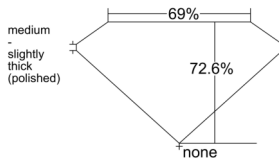

GIA®

FACSIMILE

GIA REPORT 1549440881

Verify this report at GIA.edu

GIA NATURAL DIAMOND DOSSIER®

January 13, 2026
GIA Report Number 1549440881
Shape and Cutting Style ..... Square Modified Brilliant
Measurements ..... 4.23 x 4.19 x 3.04 mm

GRADING RESULTS

Carat Weight ..... 0.46 carat
Color Grade ..... F
Clarity Grade VS1

ADDITIONAL GRADING INFORMATION

Polish ..... Excellent
Symmetry ..... Very Good
Fluorescence ..... None
Clarity Characteristics ..... Feather, Pinpoint
Inscription(s): GIA 1549440881

PROPORTIONS

Profile not to actual proportions

GRADING SCALES

GIA COLOR SCALE		GIA CLARITY SCALE			
COLORLESS	D	VERY VERY SLIGHTLY INCLUDED	FLAWLESS		
	E		INTERNALLY FLAWLESS		
	F		VVS₁		
	G		VVS₂		
	NEAR COLORLESS		H	VERY SLIGHTLY INCLUDED	VS₁
			I		VS₂
	FAINT		J	SLIGHTLY INCLUDED	SI₁
			K		SI₂
			L		I₁
			M		I₂
VERT LIGHT		N	INCLUDED		I₃
		O			
LIGHT		P			
		Q			
		R			
		S			
	T				
	U				
	V				
	Z