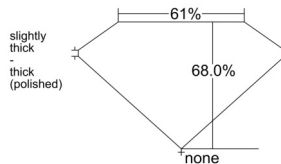

GIA®

FACSIMILE

GIA REPORT 1549483413

Verify this report at GIA.edu

GIA NATURAL DIAMOND DOSSIER®

January 21, 2026
GIA Report Number 1549483413
Shape and Cutting Style ..... Square Emerald Cut
Measurements ..... 4.91 x 4.83 x 3.28 mm

GRADING RESULTS

Carat Weight ..... 0.70 carat
Color Grade ..... F
Clarity Grade VVS1

ADDITIONAL GRADING INFORMATION

Polish ..... Excellent
Symmetry ..... Excellent
Fluorescence ..... None
Clarity Characteristics ..... Pinpoint
Inscription(s): GIA 1549483413

PROPORTIONS

Profile not to actual proportions

GRADING SCALES

GIA COLOR SCALE		GIA CLARITY SCALE			
COLORLESS	D	VERY VERY SLIGHTLY INCLUDED	FLAWLESS		
	E		INTERNALLY FLAWLESS		
	F	VERY SLIGHTLY INCLUDED	VVS₁		
	G		VVS₂		
	H		VS₁		
	NEAR COLORLESS	I	SLIGHTLY INCLUDED	VS₂	
		J		SI₁	
		FAINT	K	INCLUDED	SI₂
			L		I₁
			M		I₂
VERT LIGHT	N	LIGHT	I₃		
	O				
	P				
	Q				
	R