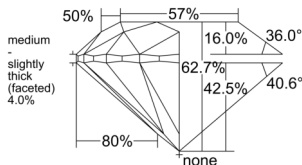

GIA®

FACSIMILE

GIA REPORT 1549510061

Verify this report at GIA.edu

GIA NATURAL DIAMOND DOSSIER®

January 28, 2026
GIA Report Number 1549510061
Shape and Cutting Style ..... Round Brilliant
Measurements ..... 5.01 - 5.04 x 3.15 mm

GRADING RESULTS

Carat Weight ..... 0.50 carat
Color Grade ..... E
Clarity Grade S11
Cut Grade ..... Excellent

ADDITIONAL GRADING INFORMATION

Polish ..... Excellent
Symmetry ..... Excellent
Fluorescence ..... Faint
Clarity Characteristics ..... Crystal
Inscription(s): GIA 1549510061

PROPORTIONS

GRADING SCALES

GIA COLOR SCALE

COLORLESS	D
	E
	F
	G
	H
	I
	J
NEAR COLORLESS	K
	L
	M
	N
	O
	P
	R
	S
	T
	U
	V
	W
	X
	Y
	Z

GIA CLARITY SCALE

FLAWLESS	INTERNAL FLAWLESS	
		FLAWLESS
VERY VERY SLIGHTLY INCLUDED	VVS₁	
	VVS₂	
VERY SLIGHTLY INCLUDED	VS₁	
	VS₂	
SLIGHTLY INCLUDED	SI₁	
	SI₂	
INCLUDED	I₁	
	I₂	
	I₃	

GIA CUT SCALE

EXCELLENT
VERY GOOD
GOOD
FAIR
POOR