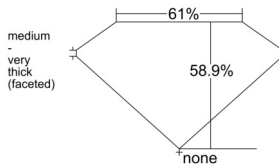

GIA®

FACSIMILE

GIA REPORT 1549523361

Verify this report at GIA.edu

GIA NATURAL DIAMOND DOSSIER®

January 28, 2026
GIA Report Number 1549523361
Shape and Cutting Style ..... Heart Brilliant
Measurements ..... 5.31 x 6.02 x 3.55 mm

GRADING RESULTS

Carat Weight ..... 0.65 carat
Color Grade ..... G
Clarity Grade VVS1

ADDITIONAL GRADING INFORMATION

Polish ..... Excellent
Symmetry ..... Excellent
Fluorescence ..... None
Clarity Characteristics ..... Pinpoint, Feather
Inscription(s): GIA 1549523361

PROPORTIONS

Profile not to actual proportions

GRADING SCALES

GIA COLOR SCALE		GIA CLARITY SCALE	
COLORLESS	D	VERY VERY SLIGHTLY INCLUDED	FLAWLESS
	E		INTERNALLY FLAWLESS
	F		VVS₁
	G		VVS₂
	H		VS₁
	I		VS₂
	J		SI₁
	K		SI₂
	L		I₁
	M		I₂
NEAR COLORLESS	N	SLIGHTLY INCLUDED	I₃
	O		
	P		
	Q		
FAINT	R		
	S		
	T		
	U		
VERT LIGHT	V		
	W		
	X		
	Y		
LIGHT	Z