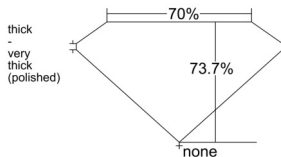

GIA®

FACSIMILE

GIA REPORT 1549537686

Verify this report at GIA.edu

GIA NATURAL DIAMOND DOSSIER®

January 30, 2026
GIA Report Number 1549537686
Shape and Cutting Style ..... Square Modified Brilliant
Measurements ..... 5.16 x 5.16 x 3.80 mm

GRADING RESULTS

Carat Weight ..... 0.90 carat
Color Grade ..... J
Clarity Grade S11

ADDITIONAL GRADING INFORMATION

Polish ..... Excellent
Symmetry ..... Very Good
Fluorescence ..... None
Clarity Characteristics ..... Crystal
Inscription(s): GIA 1549537686

PROPORTIONS

Profile not to actual proportions

GRADING SCALES

GIA COLOR SCALE		GIA CLARITY SCALE				
COLORLESS	D	NEAR COLORLESS	FLAWLESS			
	E		INTERNALLY FLAWLESS			
	F		VERY VERY SLIGHTLY INCLUDED	VVS₁		
	G			VVS₂		
	H		VERY SLIGHTLY INCLUDED	VS₁		
	I			VS₂		
	J			SLIGHTLY INCLUDED	S1₁	
	K		S1₂			
	FAINT		L	VERY LIGHT	I₁	
			M		INCLUDED	I₂
N		I₃				
O		LIGHT				
P						
Q						
R						
S						
T						
COLORLESS	U					
	V					
	W					
	X					
Y						
Z