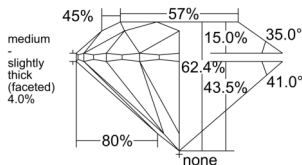

GIA®

FACSIMILE

GIA REPORT 1549541566

Verify this report at GIA.edu

GIA NATURAL DIAMOND DOSSIER®

February 23, 2026
GIA Report Number 1549541566
Shape and Cutting Style ..... Round Brilliant
Measurements ..... 5.47 - 5.49 x 3.42 mm

GRADING RESULTS

Carat Weight ..... 0.63 carat
Color Grade ..... D
Clarity Grade VVS1
Cut Grade ..... Excellent

ADDITIONAL GRADING INFORMATION

Polish ..... Excellent
Symmetry ..... Excellent
Fluorescence ..... Medium Blue
Clarity Characteristics ..... Pinpoint
Inscription(s): GIA 1549541566

PROPORTIONS

GRADING SCALES

GIA COLOR SCALE

COLORLESS	D
	E
	F
	G
	H
	I
	J
NEAR COLORLESS	K
	L
Faint	M
	N
	O
	P
Very Light	Q
	R
	S
	T
	U
	V
Light	W
	X
	Y
	Z

GIA CLARITY SCALE

FLAWLESS	INTERNAL FLAWLESS	EXCELLENT	
VERY VERY SLIGHTLY INCLUDED	VVS₁	VERY GOOD	
	VVS₂		
VERY SLIGHTLY INCLUDED	VS₁	GOOD	
	VS₂		
SLIGHTLY INCLUDED	SI₁	FAIR	
	SI₂		
INCLUDED	I₁	POOR	
	I₂		
	I₃