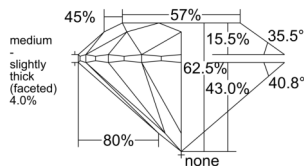

GIA®

FACSIMILE

GIA REPORT 1549546568

Verify this report at GIA.edu

GIA NATURAL DIAMOND DOSSIER®

February 03, 2026
GIA Report Number 1549546568
Shape and Cutting Style ..... Round Brilliant
Measurements ..... 5.95 - 5.98 x 3.73 mm

GRADING RESULTS

Carat Weight ..... 0.81 carat
Color Grade ..... G
Clarity Grade VS1
Cut Grade ..... Excellent

ADDITIONAL GRADING INFORMATION

Polish ..... Excellent
Symmetry ..... Excellent
Fluorescence ..... None
Clarity Characteristics ..... Crystal, Pinpoint
Inscription(s): GIA 1549546568

PROPORTIONS

GRADING SCALES

GIA COLOR SCALE

COLORESS	D
	E
	F
	G
	H
	I
	J
NEAR COLORESS	K
	L
FANIT	M
	N
	O
	P
VERY LIGHT	R
	S
	T
	U
	V
	W
	X
	Y
LIGHT	Z

GIA CLARITY SCALE

FLAWLESS	INTERNAL FLAWLESS	
		FLAWLESS
VERY VERY SLIGHTLY INCLUDED	VVS₁	
	VVS₂	
VERY SLIGHTLY INCLUDED	VS₁	
	VS₂	
SLIGHTLY INCLUDED	SI₁	
	SI₂	
INCLUDED	I₁	
	I₂	
	I₃	

GIA CUT SCALE

EXCELLENT
VERY GOOD
GOOD
FAIR
POOR