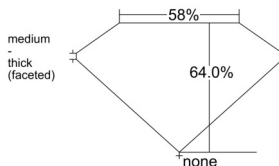

GIA®

FACSIMILE

GIA REPORT 1549552440

Verify this report at GIA.edu

GIA NATURAL DIAMOND DOSSIER®

February 02, 2026
GIA Report Number 1549552440
Shape and Cutting Style ..... Oval Brilliant
Measurements ..... 6.46 x 4.90 x 3.13 mm

GRADING RESULTS

Carat Weight ..... 0.64 carat
Color Grade I
Clarity Grade VVS1

ADDITIONAL GRADING INFORMATION

Polish ..... Excellent
Symmetry ..... Excellent
Fluorescence ..... None
Clarity Characteristics..... Needle, Cloud, Pinpoint, Feather
Inscription(s): GIA 1549552440

PROPORTIONS

Profile not to actual proportions

GRADING SCALES

GIA COLOR SCALE		GIA CLARITY SCALE			
COLORLESS	D	VERY VERY SLIGHTLY INCLUDED	FLAWLESS		
	E		INTERNALLY FLAWLESS		
	F	VERY SLIGHTLY INCLUDED	VVS₁		
	G		VVS₂		
	H		VS₁		
	NEAR COLORLESS	I	SLIGHTLY INCLUDED	VS₂	
		J		SI₁	
		FAINT	K	INCLUDED	SI₂
			L		I₁
			M		I₂
VERT LIGHT	N	LIGHT	I₃		
	O				
	P				
	Q				
	R