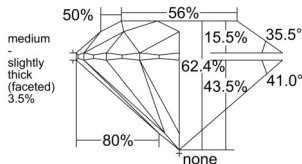

GIA®

FACSIMILE

GIA REPORT 1549572761

Verify this report at GIA.edu

GIA NATURAL DIAMOND DOSSIER®

February 05, 2026
GIA Report Number 1549572761
Shape and Cutting Style ..... Round Brilliant
Measurements ..... 4.45 - 4.49 x 2.79 mm

GRADING RESULTS

Carat Weight ..... 0.34 carat
Color Grade ..... E
Clarity Grade VVS1
Cut Grade ..... Excellent

ADDITIONAL GRADING INFORMATION

Polish ..... Excellent
Symmetry ..... Excellent
Fluorescence ..... None
Clarity Characteristics ..... Pinpoint
Inscription(s): GIA 1549572761

PROPORTIONS

GRADING SCALES

GIA COLOR SCALE	GIA CLARITY SCALE	GIA CUT SCALE	
D	FLAWLESS	EXCELLENT	
E	INTERNALLY FLAWLESS		
F		VVS₁	VERY GOOD
G	VVS₂		
H	VS₁	GOOD	
I	VS₂		
J	SI₁	FAIR	
K	SI₂		
L	I₁	POOR	
M	I₂		
N	I₃		
O			
P			
Q			
R			
S			
T			
U			
V			
W			
X			
Y			
Z