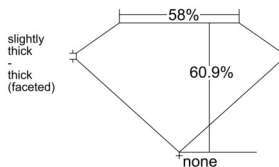

GIA®

FACSIMILE

GIA REPORT 1549583528

Verify this report at GIA.edu

GIA NATURAL DIAMOND DOSSIER®

February 04, 2026
GIA Report Number 1549583528
Shape and Cutting Style ..... Heart Brilliant
Measurements ..... 4.41 x 5.07 x 3.09 mm

GRADING RESULTS

Carat Weight ..... 0.40 carat
Color Grade L
Clarity Grade VVS1

ADDITIONAL GRADING INFORMATION

Polish ..... Excellent
Symmetry ..... Very Good
Fluorescence ..... Faint
Clarity Characteristics ..... Feather
Inscription(s): GIA 1549583528

PROPORTIONS

Profile not to actual proportions

GRADING SCALES

GIA COLOR SCALE		GIA CLARITY SCALE	
COLORLESS	D	VERY VERY SLIGHTLY INCLUDED	FLAWLESS
	E		INTERNALLY FLAWLESS
	F		VVS₁
	G		VVS₂
	H		VS₁
	I		VS₂
	J		SI₁
	K		SI₂
	L		I₁
	M		I₂
NEAR COLORLESS	N	SLIGHTLY INCLUDED	I₃
	O		
	P		
	Q		
FAINT	R		
	S		
	T		
	U		
VERT LIGHT	V		
	W		
	X		
	Y		
LIGHT	Z