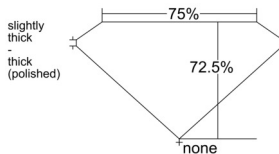

GIA®

FACSIMILE

GIA REPORT 1549632734

Verify this report at GIA.edu

GIA NATURAL DIAMOND DOSSIER®

February 12, 2026
GIA Report Number 1549632734
Shape and Cutting Style ..... Square Modified Brilliant
Measurements ..... 4.93 x 4.78 x 3.47 mm

GRADING RESULTS

Carat Weight ..... 0.70 carat
Color Grade ..... E
Clarity Grade VVS2

ADDITIONAL GRADING INFORMATION

Polish ..... Excellent
Symmetry ..... Very Good
Fluorescence ..... None
Clarity Characteristics ..... Indented Natural, Pinpoint
Inspection(s): GIA 1549632734

PROPORTIONS

Profile not to actual proportions

GRADING SCALES

GIA COLOR SCALE		GIA CLARITY SCALE			
COLORLESS	D	VERY VERY SLIGHTLY INCLUDED	FLAWLESS		
	E		INTERNALLY FLAWLESS		
	F	VERY SLIGHTLY INCLUDED	VVS₁		
	G		VVS₂		
	H		VS₁		
	NEAR COLORLESS	I	SLIGHTLY INCLUDED	VS₂	
		J		SI₁	
		FAINT	K	INCLUDED	SI₂
			L		I₁
			M		I₂
VERT LIGHT	N	LIGHT	I₃		
	O				
	P				
	Q				
	R