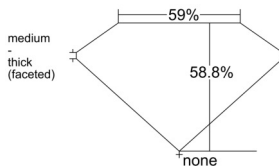

GIA®

FACSIMILE

GIA REPORT 1549671143

Verify this report at GIA.edu

GIA NATURAL DIAMOND DOSSIER®

February 19, 2026
GIA Report Number 1549671143
Shape and Cutting Style ..... Heart Brilliant
Measurements ..... 5.91 x 6.66 x 3.92 mm

GRADING RESULTS

Carat Weight ..... 0.91 carat
Color Grade ..... F
Clarity Grade VS2

ADDITIONAL GRADING INFORMATION

Polish ..... Excellent
Symmetry ..... Excellent
Fluorescence ..... None
Clarity Characteristics ..... Feather, Crystal
Inscription(s): GIA 1549671143

PROPORTIONS

Profile not to actual proportions

GRADING SCALES

GIA COLOR SCALE		GIA CLARITY SCALE	
COLORLESS	D	VERY VERY SLIGHTLY INCLUDED	FLAWLESS
	E		INTERNALLY FLAWLESS
	F		VVS₁
	G		VVS₂
	H		VS₁
	I		VS₂
	J		SI₁
	K		SI₂
	L		I₁
	M		I₂
NEAR COLORLESS	N	SLIGHTLY INCLUDED	I₃
	O		
	P		
	Q		
FAINT	R	INCLUDED	
	S		
	T		
	U		
	V		
	W		
	X		
	Y		
VERT LIGHT	Z