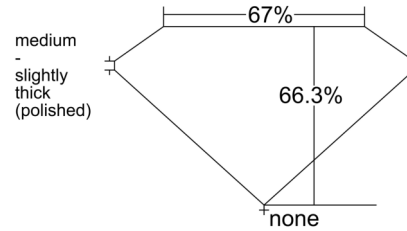

PROPORTIONS

Profile not to actual proportions