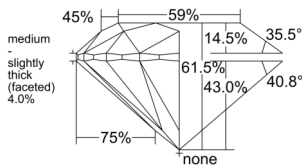

GIA®

FACSIMILE

GIA REPORT 1549694418

Verify this report at GIA.edu

GIA NATURAL DIAMOND DOSSIER®

February 24, 2026
GIA Report Number 1549694418
Shape and Cutting Style ..... Round Brilliant
Measurements ..... 5.38 - 5.40 x 3.32 mm

GRADING RESULTS

Carat Weight ..... 0.60 carat
Color Grade ..... J
Clarity Grade VS2
Cut Grade ..... Excellent

ADDITIONAL GRADING INFORMATION

Polish ..... Excellent
Symmetry ..... Excellent
Fluorescence ..... Faint
Clarity Characteristics ..... Crystal, Cloud
Inscription(s): GIA 1549694418

PROPORTIONS

Profile to actual proportions

GRADING SCALES

GIA COLOR SCALE

COLORLESS	D
	E
	F
	G
	H
	I
	J
NEAR COLORLESS	K
	L
FAIN	M
	N
	O
	P
VERY LIGHT	Q
	R
	S
	T
	U
	V
	W
	X
	Y
LIGHT	Z

GIA CLARITY SCALE

FLAWLESS	VERY VERY SLIGHTLY INCLUDED	I₁	
			I₂
INTERNALLY FLAWLESS	VERY SLIGHTLY INCLUDED	SI₁	
			SI₂
VVS₁	VERY SLIGHTLY INCLUDED	VS₁	
			VS₂
VVS₂	VERY SLIGHTLY INCLUDED	VS₁	
			VS₂
VS₁	VERY SLIGHTLY INCLUDED	SI₁	
			SI₂
VS₂	VERY SLIGHTLY INCLUDED	SI₁	
			SI₂
SI₁	SLIGHTLY INCLUDED	I₁	
			I₂
SI₂	SLIGHTLY INCLUDED	I₂	
			I₃
I₁	INCLUDED	I₁	
			I₂
I₂	INCLUDED	I₂	
			I₃
I₃	INCLUDED	I₃	

GIA CUT SCALE

EXCELLENT	VERY GOOD	GOOD	FAIR	POOR