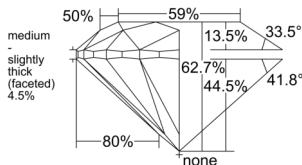

GIA®

FACSIMILE

GIA REPORT 1549725799

Verify this report at GIA.edu

GIA NATURAL DIAMOND DOSSIER®

March 02, 2026
GIA Report Number 1549725799
Shape and Cutting Style ..... Round Brilliant
Measurements ..... 5.35 - 5.39 x 3.36 mm

GRADING RESULTS

Carat Weight ..... 0.60 carat
Color Grade L
Clarity Grade VS1
Cut Grade ..... Excellent

ADDITIONAL GRADING INFORMATION

Polish ..... Excellent
Symmetry ..... Excellent
Fluorescence ..... Faint
Clarity Characteristics..... Crystal, Pinpoint, Cloud
Inspection(s): GIA 1549725799

PROPORTIONS

Profile to actual proportions