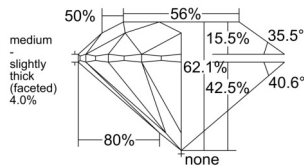

GIA®

FACSIMILE

GIA REPORT 1549734076

Verify this report at GIA.edu

GIA NATURAL DIAMOND DOSSIER®

March 04, 2026
GIA Report Number 1549734076
Shape and Cutting Style ..... Round Brilliant
Measurements ..... 4.84 - 4.87 x 3.02 mm

GRADING RESULTS

Carat Weight ..... 0.44 carat
Color Grade ..... E
Clarity Grade VVS1
Cut Grade ..... Excellent

ADDITIONAL GRADING INFORMATION

Polish ..... Excellent
Symmetry ..... Excellent
Fluorescence ..... None
Clarity Characteristics ..... Pinpoint
Inscription(s): GIA 1549734076

PROPORTIONS

GRADING SCALES

GIA COLOR SCALE

COLORLESS	D
	E
	F
	G
	H
	I
	J
NEAR COLORLESS	K
	L
Faint	M
	N
	O
	P
Very Light	Q
	R
	S
	T
	U
	V
Light	W
	X
	Y
	Z

GIA CLARITY SCALE

FLAWLESS	INTERNAL FLAWLESS	EXCELLENT	
VERY VERY SLIGHTLY INCLUDED	VVS₁	VERY GOOD	
	VVS₂		
VERY SLIGHTLY INCLUDED	VS₁	GOOD	
	VS₂		
SLIGHTLY INCLUDED	SI₁	FAIR	
	SI₂		
INCLUDED	I₁	POOR	
	I₂		
	I₃