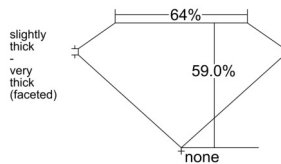

GIA®

FACSIMILE

GIA REPORT 1549734591

Verify this report at GIA.edu

GIA NATURAL DIAMOND DOSSIER®

March 04, 2026
GIA Report Number 1549734591
Shape and Cutting Style ..... Pear Brilliant
Measurements ..... 7.37 x 4.76 x 2.81 mm

GRADING RESULTS

Carat Weight ..... 0.59 carat
Color Grade ..... F
Clarity Grade VS1

ADDITIONAL GRADING INFORMATION

Polish ..... Excellent
Symmetry ..... Excellent
Fluorescence ..... None
Clarity Characteristics ..... Crystal, Cloud, Pinpoint
Inscription(s): GIA 1549734591

PROPORTIONS

Profile not to actual proportions

GRADING SCALES

GIA COLOR SCALE		GIA CLARITY SCALE			
COLORLESS	D	VERY VERY SLIGHTLY INCLUDED	FLAWLESS		
	E		INTERNALLY FLAWLESS		
	F		VS₁		
	NEAR COLORLESS	G	VERY SLIGHTLY INCLUDED	VS₂	
		H		VS₁	
		FANT	I	SLIGHTLY INCLUDED	VS₂
			J		SI₁
	K		SI₂		
	VERT LIGHT		L	INCLUDED	I₁
			M		I₂
N			I₃		
O					
LIGHT	P				
	Q				
	R				
	S				
	T				
	U				
	V				
W					
X					
Y					
Z