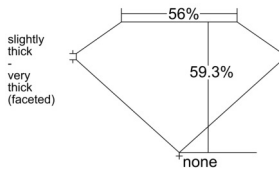

GIA®

FACSIMILE

GIA REPORT 1549762080

Verify this report at GIA.edu

GIA NATURAL DIAMOND DOSSIER®

March 10, 2026
GIA Report Number 1549762080
Shape and Cutting Style ..... Heart Brilliant
Measurements ..... 5.58 x 6.56 x 3.89 mm

GRADING RESULTS

Carat Weight ..... 0.83 carat
Color Grade I
Clarity Grade VVS1

ADDITIONAL GRADING INFORMATION

Polish ..... Excellent
Symmetry ..... Excellent
Fluorescence ..... None
Clarity Characteristics ..... Cloud
Inscription(s): GIA 1549762080

PROPORTIONS

Profile not to actual proportions

GRADING SCALES

GIA COLOR SCALE		GIA CLARITY SCALE			
COLORLESS	D	VERY VERY SLIGHTLY INCLUDED	FLAWLESS		
	E		INTERNALLY FLAWLESS		
	F	VERY SLIGHTLY INCLUDED	VVS₁		
	G		VVS₂		
	H		VS₁		
	NEAR COLORLESS	I	SLIGHTLY INCLUDED	VS₂	
		J		SI₁	
		FAINT	K	INCLUDED	SI₂
			L		I₁
			M		I₂
N			I₃		
VERT LIGHT	O				
	P				
	Q				
	R				
	LIGHT	S			
		T			
U					
V					
	W				
	X				
	Y				
	Z