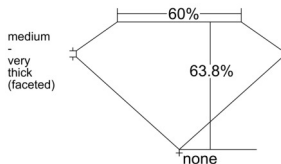

GIA®

FACSIMILE

GIA REPORT 1549771638

Verify this report at GIA.edu

GIA NATURAL DIAMOND DOSSIER®

March 10, 2026
GIA Report Number 1549771638
Shape and Cutting Style ..... Pear Brilliant
Measurements ..... 5.50 x 3.78 x 2.41 mm

GRADING RESULTS

Carat Weight ..... 0.30 carat
Color Grade ..... G
Clarity Grade VVS2

ADDITIONAL GRADING INFORMATION

Polish ..... Excellent
Symmetry ..... Very Good
Fluorescence ..... None
Clarity Characteristics..... Pinpoint, Cloud, Indented Natural
Inscription(s): GIA 1549771638

PROPORTIONS

Profile not to actual proportions

GRADING SCALES

GIA COLOR SCALE		GIA CLARITY SCALE			
COLORLESS	D	VERY VERY SLIGHTLY INCLUDED	FLAWLESS		
	E		INTERNALLY FLAWLESS		
	F	VERY SLIGHTLY INCLUDED	VVS₁		
	G		VVS₂		
	H		VS₁		
	NEAR COLORLESS	I	SLIGHTLY INCLUDED	VS₂	
		J		SI₁	
		FAINT	K	INCLUDED	SI₂
			L		I₁
			M		I₂
VERT LIGHT	N	LIGHT	I₃		
	O				
	P				
	Q				
	R