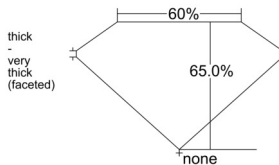

GIA®

FACSIMILE

GIA REPORT 1549774077

Verify this report at GIA.edu

GIA NATURAL DIAMOND DOSSIER®

March 10, 2026
GIA Report Number 1549774077
Shape and Cutting Style ..... Pear Brilliant
Measurements ..... 6.12 x 4.35 x 2.83 mm

GRADING RESULTS

Carat Weight ..... 0.46 carat
Color Grade ..... G
Clarity Grade SI1

ADDITIONAL GRADING INFORMATION

Polish ..... Very Good
Symmetry ..... Excellent
Fluorescence ..... None
Clarity Characteristics ..... Cloud, Crystal
Inscription(s): GIA 1549774077

PROPORTIONS

Profile not to actual proportions

GRADING SCALES

GIA COLOR SCALE		GIA CLARITY SCALE	
COLORLESS	D	VERY VERY SLIGHTLY INCLUDED	FLAWLESS
	E		INTERNALLY FLAWLESS
	F		VVS₁
	G		VVS₂
	H		VS₁
	I		VS₂
	J		SI₁
	K		SI₂
	L		I₁
	M		I₂
NEAR COLORLESS	N	SLIGHTLY INCLUDED	I₃
	O		
	P		
	Q		
FAINT	R		
	S		
	T		
	U		
VERT LIGHT	V		
	W		
	X		
	Y		
LIGHT	Z