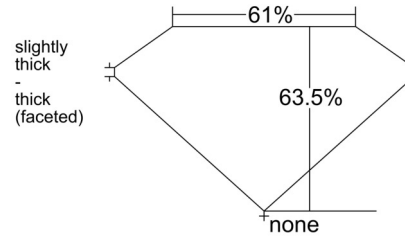

GIA NATURAL DIAMOND GRADING REPORT

March 10, 2026
GIA Report Number 1549774130
Shape and Cutting Style Pear Brilliant
Measurements 10.02 x 6.34 x 4.03 mm

GRADING RESULTS

Carat Weight 1.52 carat
Color Grade K
Clarity Grade SI2

Profile not to actual proportions

CLARITY CHARACTERISTICS

KEY TO SYMBOLS*

- Crystal
- ↔ Twinning Wisp
- ~ Feather

* Red symbols denote internal characteristics (inclusions). Green or black symbols denote external characteristics (blemishes). Diagram is an approximate representation of the diamond, and symbols shown indicate type, position, and approximate size of clarity characteristics. All clarity characteristics may not be shown. Details of finish are not shown.