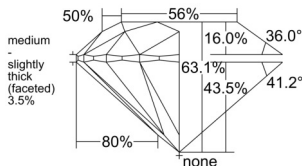

GIA®

FACSIMILE

GIA REPORT 1549777271

Verify this report at GIA.edu

GIA NATURAL DIAMOND DOSSIER®

March 10, 2026
GIA Report Number 1549777271
Shape and Cutting Style ..... Round Brilliant
Measurements ..... 4.27 - 4.29 x 2.70 mm

GRADING RESULTS

Carat Weight ..... 0.30 carat
Color Grade ..... J
Clarity Grade VS1
Cut Grade ..... Excellent

ADDITIONAL GRADING INFORMATION

Polish ..... Excellent
Symmetry ..... Excellent
Fluorescence ..... None
Clarity Characteristics ..... Feather, Pinpoint
Inscription(s): GIA 1549777271

PROPORTIONS

GRADING SCALES

GIA COLOR SCALE

COLORLESS	D
	E
	F
	G
	H
	I
	J
NEAR COLORLESS	K
	L
FAIN	M
	N
	O
	P
VERY LIGHT	Q
	R
	S
	T
	U
	V
LIGHT	W
	X
	Y
	Z

GIA CLARITY SCALE

FLAWLESS	INTERNAL FLAWLESS	
		FLAWLESS
VERY VERY SLIGHTLY INCLUDED	VVS₁	
	VVS₂	
VERY SLIGHTLY INCLUDED	VS₁	
	VS₂	
SLIGHTLY INCLUDED	SI₁	
	SI₂	
INCLUDED	I₁	
	I₂	
	I₃	

GIA CUT SCALE

EXCELLENT
VERY GOOD
GOOD
FAIR
POOR