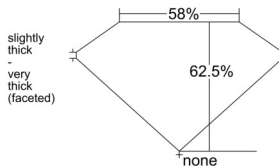

GIA®

FACSIMILE

GIA REPORT 1549783499

Verify this report at GIA.edu

GIA NATURAL DIAMOND DOSSIER®

March 12, 2026
GIA Report Number 1549783499
Shape and Cutting Style ..... Pear Brilliant
Measurements ..... 6.84 x 4.47 x 2.80 mm

GRADING RESULTS

Carat Weight ..... 0.51 carat
Color Grade ..... E
Clarity Grade VS1

ADDITIONAL GRADING INFORMATION

Polish ..... Excellent
Symmetry ..... Excellent
Fluorescence ..... Faint
Clarity Characteristics ..... Crystal, Pinpoint
Inscription(s): GIA 1549783499

PROPORTIONS

Profile not to actual proportions

GRADING SCALES

GIA COLOR SCALE		GIA CLARITY SCALE	
NEAR COLORLESS	D	VERY SLIGHTLY INCLUDED	FLAWLESS
	E		INTERNALLY FLAWLESS
	F		VVS₁
	G		VVS₂
	H		VS₁
	I		VS₂
	J		SI₁
	K		SI₂
	L		I₁
	M		I₂
FAINT	N	INCLUDED	I₃
	O		
	P		
	Q		
VERY LIGHT	R		
	S		
	T		
	U		
	V		
	W		
LIGHT	X		
	Y		
	Z